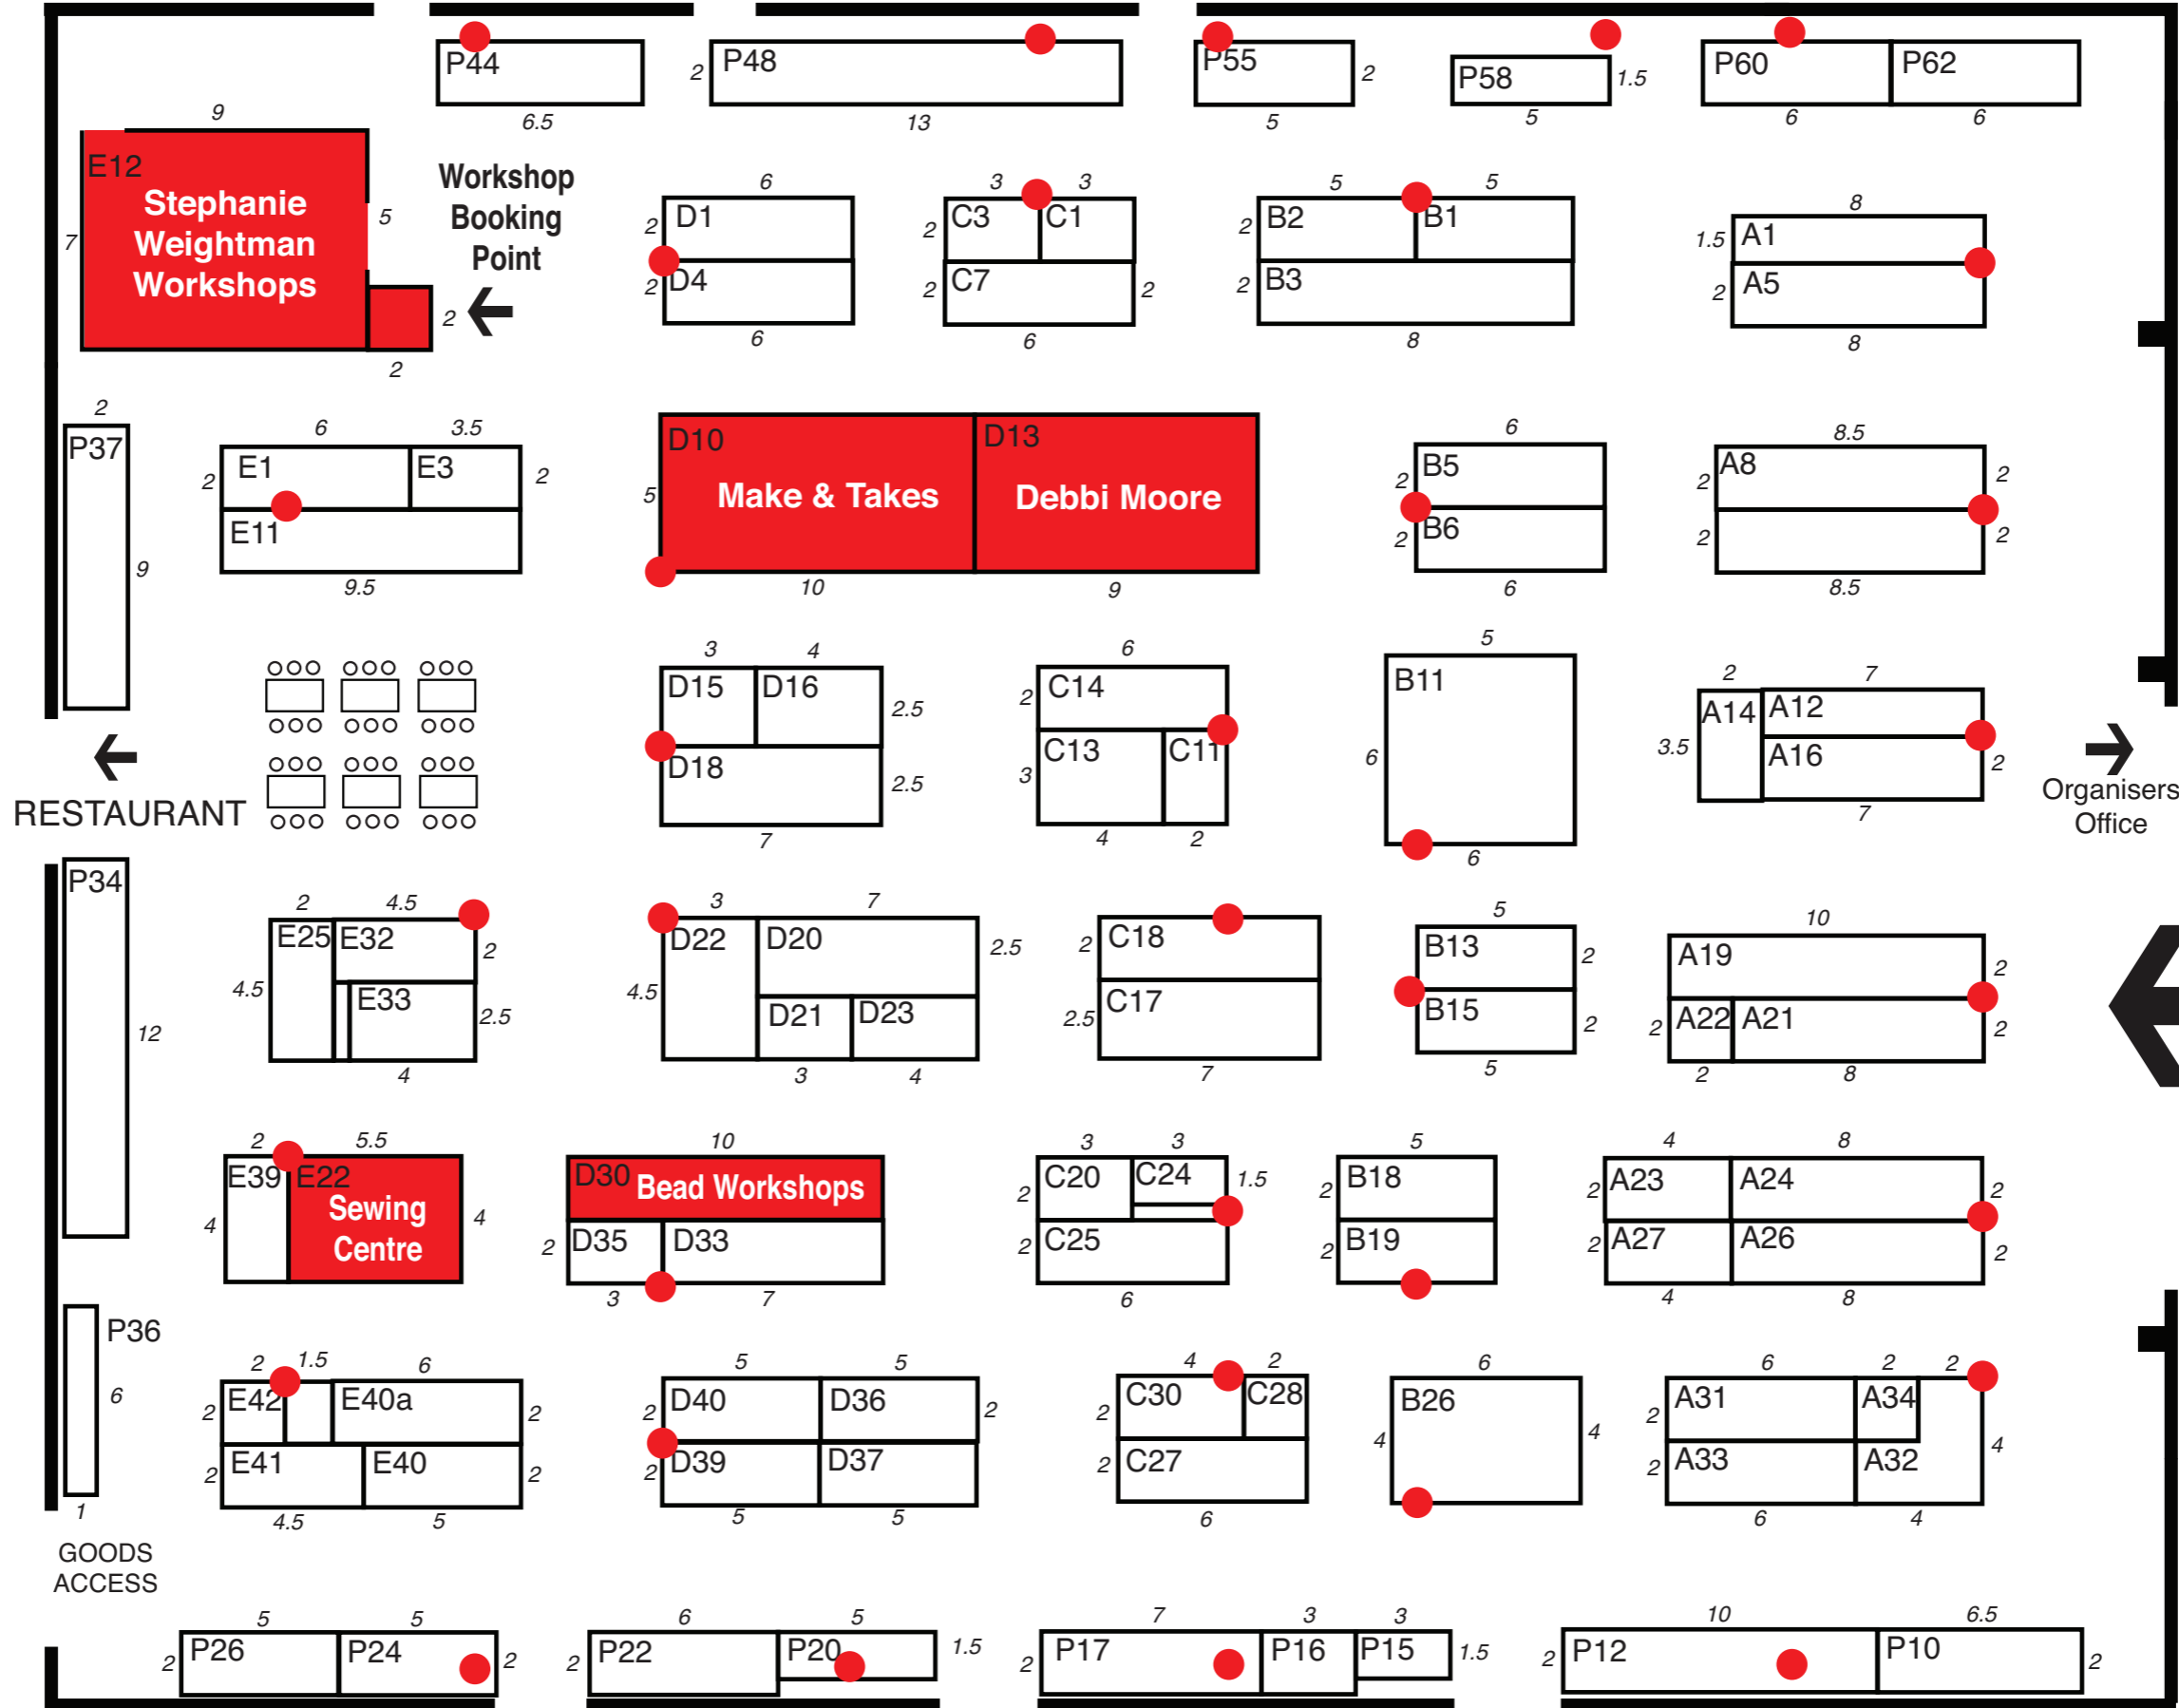

The Stitch and Creative Crafts Show

Manchester Central, 3 - 5 September, 2010

RESTAURANT

Organisers Office

GOODS ACCESS

PICNIC AREA

PICNIC AREA

PICNIC AREA